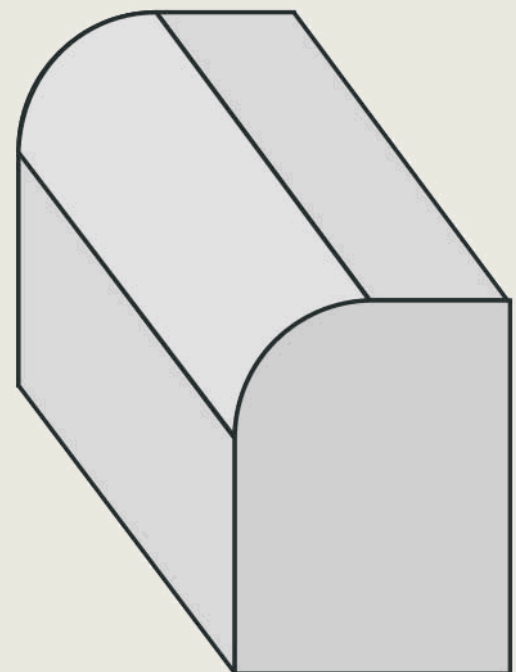

Kerb Stone

Kerbstones with both top edges beveled rounded.

Height: - 25 cm

Width :- 15 cm

Length :-60-100 cm

Kerbstone with one long edge beveled rounded.

Height: - 25 cm

Width :- 15 cm

Length :-60-100 cm

Pattern 9