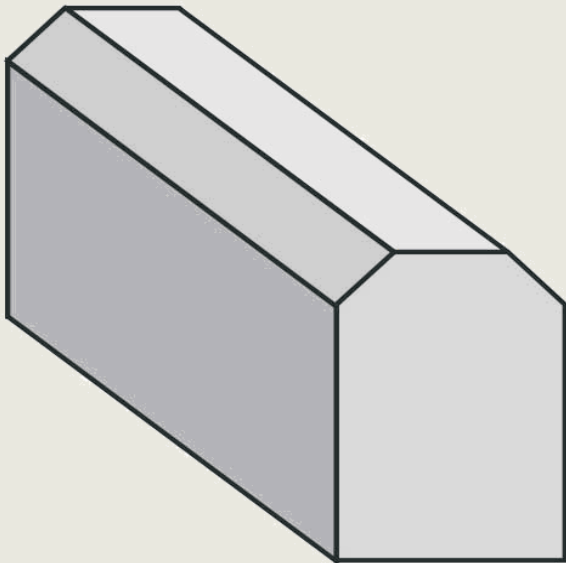

Kerb Stone

Kerb Stone

Pattern 1

Standard Size:

10' x 10' x 30'

10' x 10' x 60'

10' x 10' x 90'

10' x 10' x 100'

Kerb Stone

Pattern 2

Pattern 3

Kerb Stone

One side chamfered
Height: - 15cm
Width :- 25-30 cm
Length :-60-100 cm

Pattern 4

Pattern 5

One side chamfered (Height)
Height: - 25 cm
Width :- 15 cm
Length :-60-100 cm

Kerb Stone

Pattern 6

Both side Chamfered
Height: - 25 cm
Width :- 15 cm
Length :-60-100 cm

Kerbstones with top edge
fully rounded

Height: - 25 cm

Width :- 15 cm

Length :- 60-100 cm

Pattern 7

Kerb Stone

Pattern 8

Kerbstones with both top edges beveled rounded.

Height: - 25 cm

Width :- 15 cm

Length :-60-100 cm

Kerbstone with one long edge beveled rounded.

Height: - 25 cm