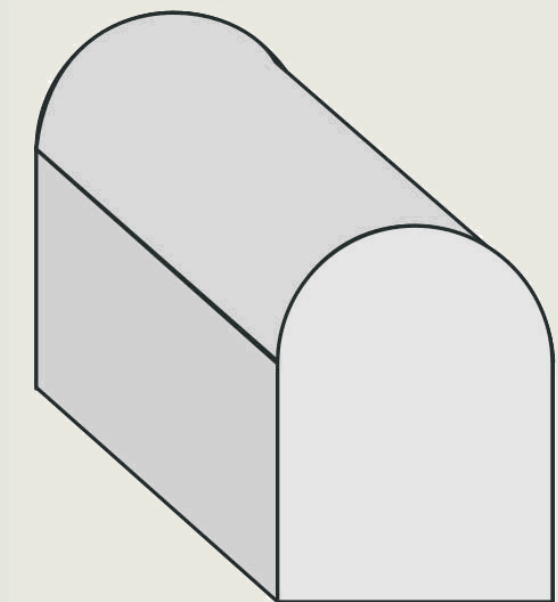

Kerb Stone

Kerb Stone

Pattern 1

Standard Size:

10' x 10' x 30'

10' x 10' x 60'

10' x 10' x 90'

10' x 10' x 100'

Kerb Stone

Pattern 2

Pattern 3

Kerb Stone

One side chamfered
Height: - 15cm
Width :- 25-30 cm
Length :-60-100 cm

Pattern 4

Pattern 5

One side chamfered (Height)
Height: - 25 cm
Width :- 15 cm
Length :-60-100 cm

Kerb Stone

Pattern 6

Both side Chamfered
Height: - 25 cm
Width :- 15 cm
Length :-60-100 cm

Kerbstones with top edge
fully rounded

Height: - 25 cm

Width :- 15 cm

Length :- 60-100 cm

Pattern 7

Kerb Stone

Pattern 8

Kerbstones with both top edges beveled rounded.

Height: - 25 cm

Width :- 15 cm

Length :-60-100 cm

Kerbstone with one long edge beveled rounded.

Height: - 25 cm