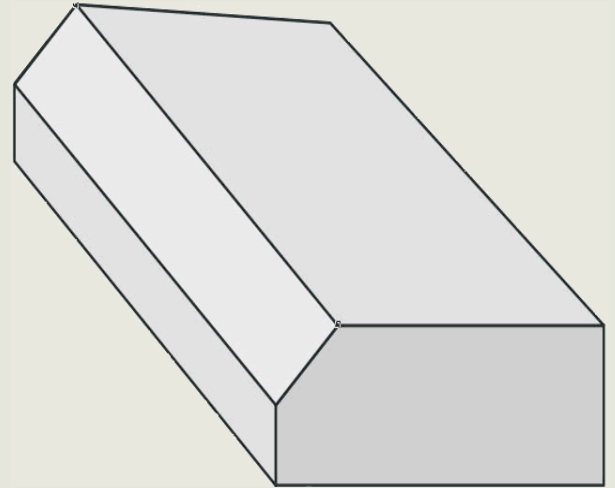

Kerb Stone

Kerb Stone

Pattern 1

Standard Size:

10' x 10' x 30'

10' x 10' x 60'

10' x 10' x 90'

10' x 10' x 100'

Kerb Stone

Pattern 2

Pattern 3

Kerb Stone

One side chamfered
Height: - 15cm
Width :- 25-30 cm
Length :-60-100 cm

Pattern 4

Pattern 5

One side chamfered (Height)
Height: - 25 cm
Width :- 15 cm
Length :-60-100 cm

Kerb Stone

Pattern 6

Both side Chamfered
Height: - 25 cm
Width :- 15 cm
Length :-60-100 cm

Kerbstones with top edge
fully rounded

Height: - 25 cm

Width :- 15 cm

Length :- 60-100 cm

Pattern 7

Kerb Stone

Pattern 8

Kerbstones with both top edges beveled rounded.

Height: - 25 cm

Width :- 15 cm

Length :-60-100 cm

Kerbstone with one long edge beveled rounded.

Height: - 25 cm