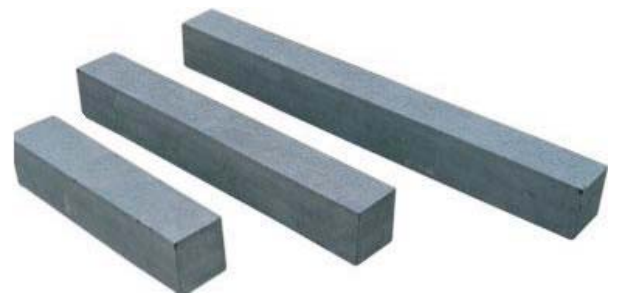

Kerb Stone

Kerb Stone

Pattern 1

Standard Size:

10' x 10' x 30'

10' x 10' x 60'

10' x 10' x 90'

10' x 10' x 100'

Kerb Stone

Pattern 2

Pattern 3

Kerb Stone

One side chamfered
Height: - 15cm
Width :- 25-30 cm
Length :-60-100 cm

Pattern 4

Pattern 5

One side chamfered (Height)
Height: - 25 cm
Width :- 15 cm
Length :-60-100 cm

Kerb Stone

Pattern 6

Both side Chamfered
Height: - 25 cm
Width :- 15 cm
Length :-60-100 cm

Kerbstones with top edge
fully rounded

Height: - 25 cm

Width :- 15 cm

Length :- 60-100 cm

Pattern 7

Kerb Stone

Pattern 8

Kerbstones with both top edges beveled rounded.

Height: - 25 cm

Width :- 15 cm

Length :-60-100 cm

Kerbstone with one long edge beveled rounded.

Height: - 25 cm