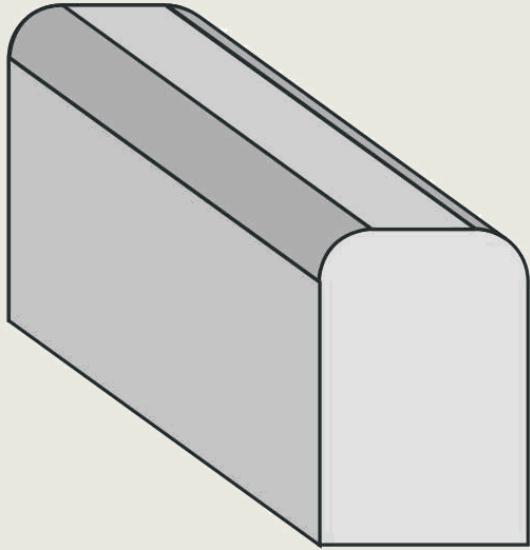

Kerb Stone

Kerb Stone

Pattern 1

Standard Size:

10' x 10' x 30'

10' x 10' x 60'

10' x 10' x 90'

10' x 10' x 100'

Kerb Stone

Pattern 2

Pattern 3

Kerb Stone

One side chamfered
Height: - 15cm
Width :- 25-30 cm
Length :-60-100 cm

Pattern 4

Pattern 5

One side chamfered (Height)
Height: - 25 cm
Width :- 15 cm
Length :-60-100 cm

Kerb Stone

Pattern 6

Both side Chamfered
Height: - 25 cm
Width :- 15 cm
Length :-60-100 cm

Kerbstones with top edge
fully rounded

Height: - 25 cm

Width :- 15 cm

Length :- 60-100 cm

Pattern 7

Kerb Stone

Pattern 8

Kerbstones with both top edges beveled rounded.

Height: - 25 cm

Width :- 15 cm

Length :-60-100 cm

Kerbstone with one long edge beveled rounded.

Height: - 25 cm