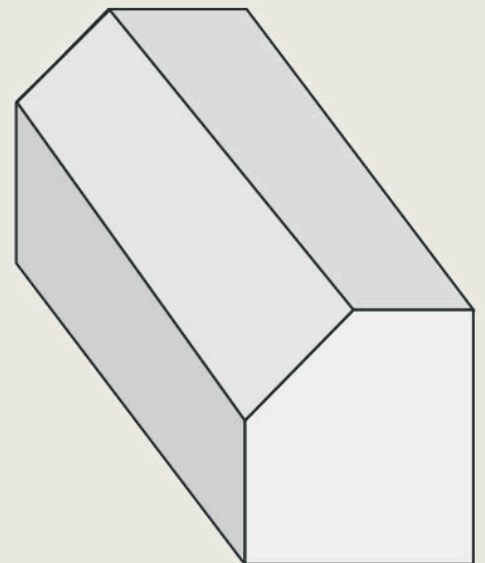

Kerb Stone

Kerb Stone

Pattern 1

Standard Size:

10' x 10' x 30'

10' x 10' x 60'

10' x 10' x 90'

10' x 10' x 100'

Kerb Stone

Pattern 2

Pattern 3

Kerb Stone

One side chamfered
Height: - 15cm
Width :- 25-30 cm
Length :-60-100 cm

Pattern 4

Pattern 5

One side chamfered (Height)
Height: - 25 cm
Width :- 15 cm
Length :-60-100 cm

Kerb Stone

Pattern 6

Both side Chamfered
Height: - 25 cm
Width :- 15 cm
Length :-60-100 cm

Kerbstones with top edge
fully rounded

Height: - 25 cm

Width :- 15 cm

Length :- 60-100 cm

Pattern 7

Kerb Stone

Pattern 8

Kerbstones with both top edges beveled rounded.

Height: - 25 cm

Width :- 15 cm

Length :-60-100 cm

Kerbstone with one long edge beveled rounded.

Height: - 25 cm